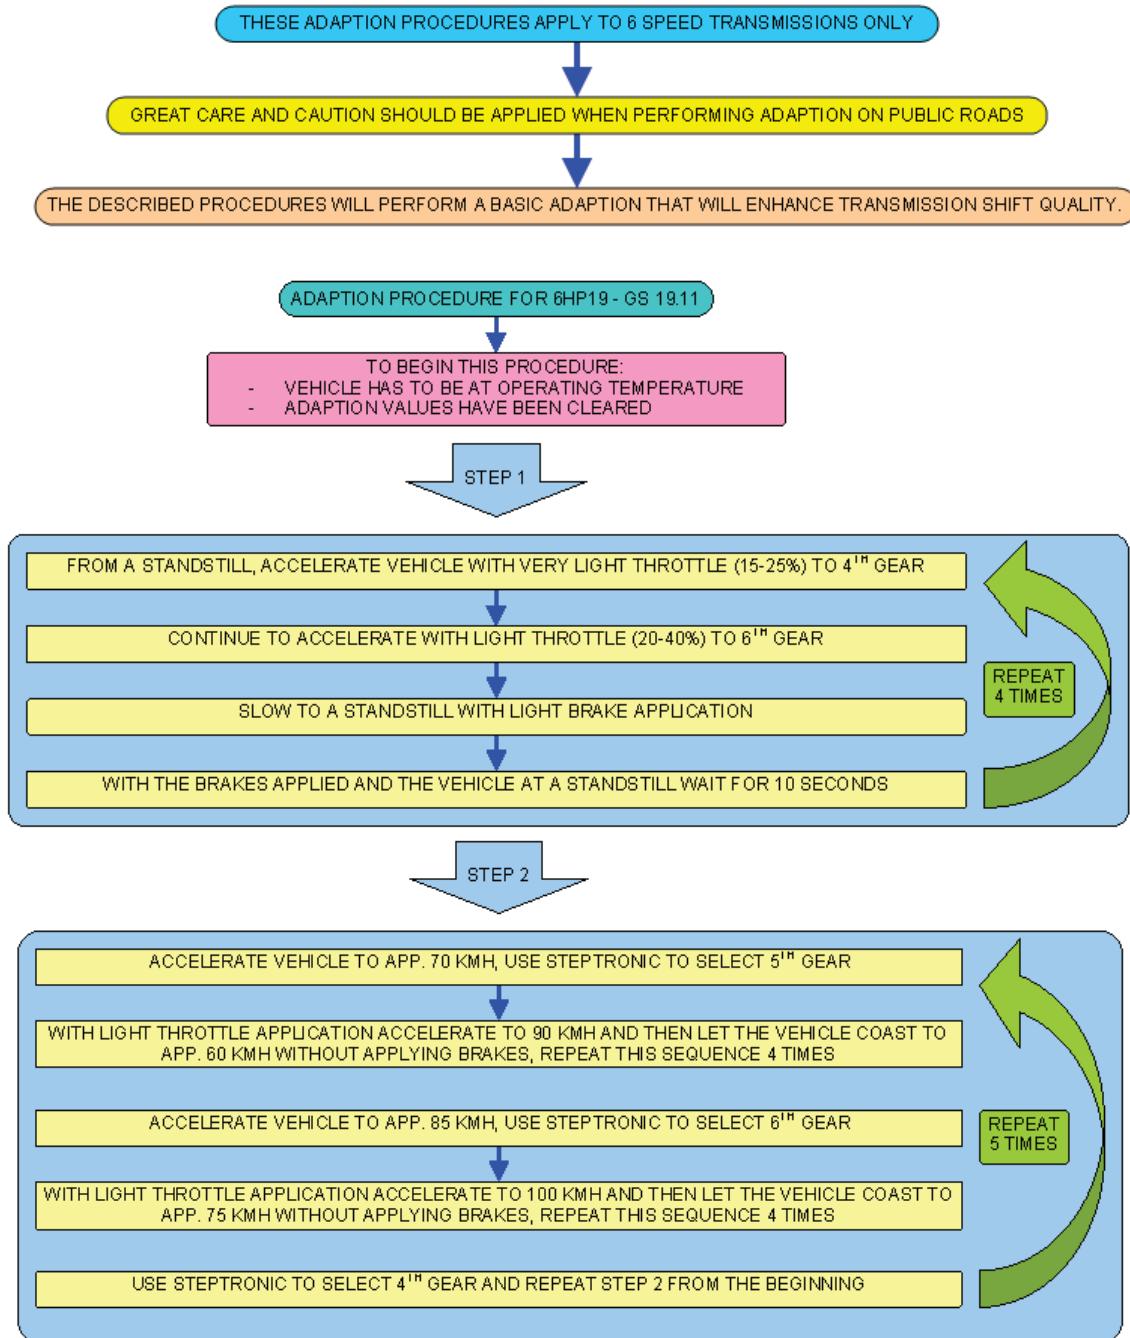

Adaption drive (BMW)

Depending upon the production date, transmission and vehicle models, there are 4 different adaptation procedures for BMW products.

	Software A (GS19.02)	Software N (GS19.04)	Software P (GS19.11)	Software T (GS19.11)
1 Series 116i	---	---	09/04 – 09/07	---
118i	---	---	09/04 – 03/07	---
120i	---	---	09/04 – 03/07	---
120d	---	---	---	03/07 – now
125i	GM 6 Transmission			
130i	---	---	09/04 – 03/07	---
135i	---	---	---	SOP - now
3 Series 320i	---	---	01/05 – 04/07	---
320d	---	---	---	03/07 – now
323i	---	---	01/05 – 09/07	---
325i	---	---	01/05 – 09/07	---
335i	---	---	---	09/07 – now
5 Series	---	07/03 – 03/05	03/05 – 03/07	03/07 – now
6 Series	---	09/03 – 09/05	09/05 – 09/07	09/07 – now
7 Series	09/01 – 10/03	10/03 – 03/05	08/05 – now	
X3 – E83	---	---	09/05 – 09/07	09/07 – now
X5 – E53	---	09/03 – 09/06	---	---
X5 – E70	---	---	---	10/06 – now
X6 – E71	---	---	---	01/08 – now

Adaption drive (BMW)

Software A

Software N

Software P

Software T