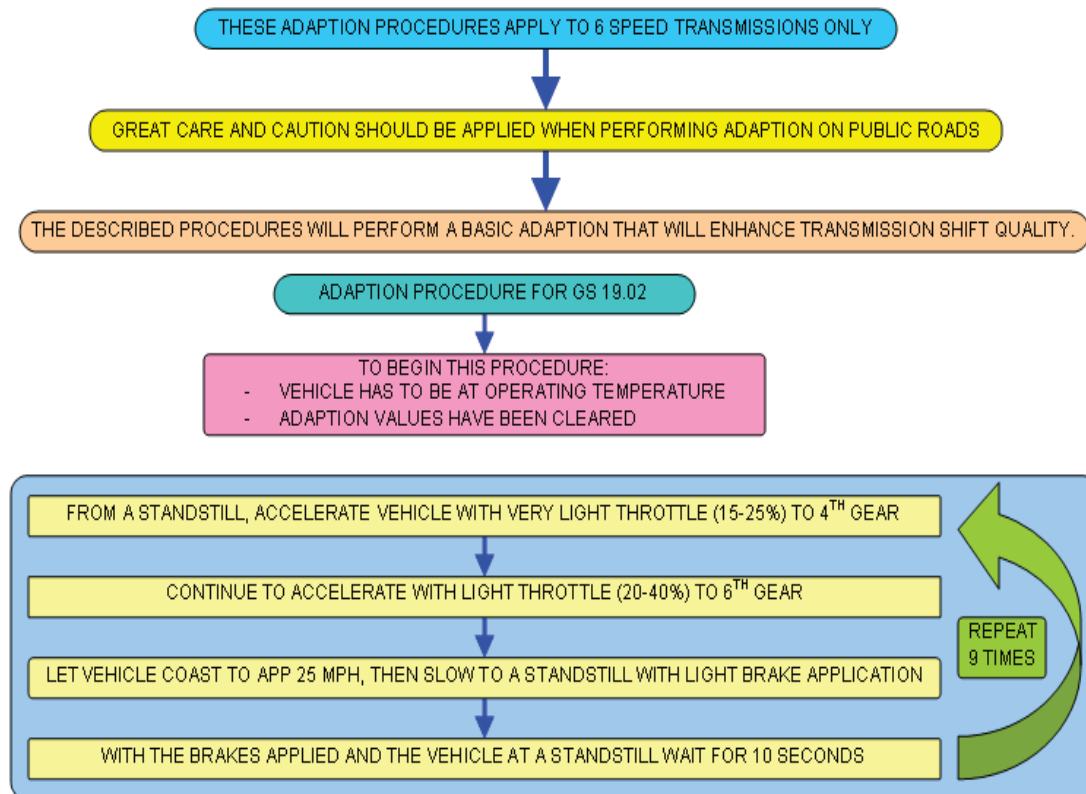

Adaption drive (BMW)

Depending upon the production date, transmission and vehicle models, there are 4 different adaptation procedures for BMW products.

	Software A (GS19.02)	Software N (GS19.04)	Software P (GS19.11)	Software T (GS19.11)
1 Series 116i	---	---	09/04 – 09/07	---
118i	---	---	09/04 – 03/07	---
120i	---	---	09/04 – 03/07	---
120d	---	---	---	03/07 – now
125i	GM 6 Transmission			
130i	---	---	09/04 – 03/07	---
135i	---	---	---	SOP - now
3 Series 320i	---	---	01/05 – 04/07	---
320d	---	---	---	03/07 – now
323i	---	---	01/05 – 09/07	---
325i	---	---	01/05 – 09/07	---
335i	---	---	---	09/07 – now
5 Series	---	07/03 – 03/05	03/05 – 03/07	03/07 – now
6 Series	---	09/03 – 09/05	09/05 – 09/07	09/07 – now
7 Series	09/01 – 10/03	10/03 – 03/05	08/05 – now	
X3 – E83	---	---	09/05 – 09/07	09/07 – now
X5 – E53	---	09/03 – 09/06	---	---
X5 – E70	---	---	---	10/06 – now
X6 – E71	---	---	---	01/08 – now

Adaption drive (BMW)

Software A

Software N

Software P

Software T