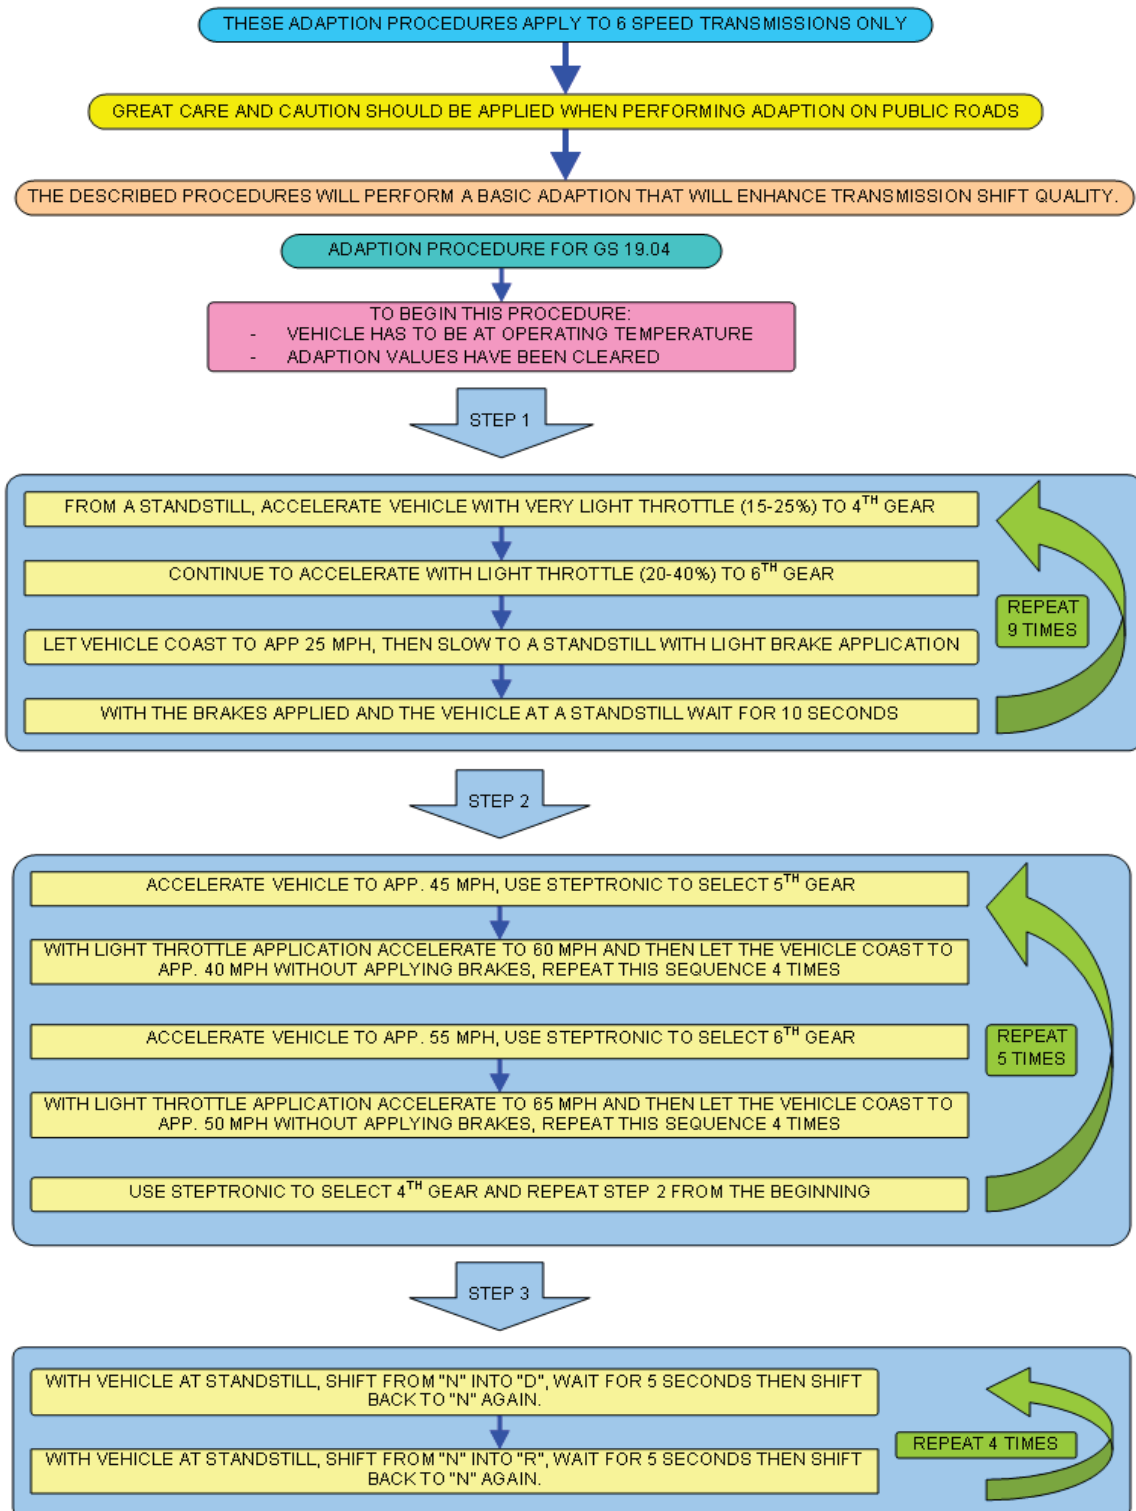

Adaption drive (BMW)

Depending upon the production date, transmission and vehicle models, there are 4 different adaptation procedures for BMW products.

	Software A (GS19.02)	Software N (GS19.04)	Software P (GS19.11)	Software T (GS19.11)
1 Series 116i	---	---	09/04 – 09/07	---
118i	---	---	09/04 – 03/07	---
120i	---	---	09/04 – 03/07	---
120d	---	---	---	03/07 – now
125i	GM 6 Transmission			
130i	---	---	09/04 – 03/07	---
135i	---	---	---	SOP - now
3 Series 320i	---	---	01/05 – 04/07	---
320d	---	---	---	03/07 – now
323i	---	---	01/05 – 09/07	---
325i	---	---	01/05 – 09/07	---
335i	---	---	---	09/07 – now
5 Series	---	07/03 – 03/05	03/05 – 03/07	03/07 – now
6 Series	---	09/03 – 09/05	09/05 – 09/07	09/07 – now
7 Series	09/01 – 10/03	10/03 – 03/05	08/05 – now	
X3 – E83	---	---	09/05 – 09/07	09/07 – now
X5 – E53	---	09/03 – 09/06	---	---
X5 – E70	---	---	---	10/06 – now
X6 – E71	---	---	---	01/08 – now

Adaption drive (BMW)

Software A

Software N

Software P

Software T